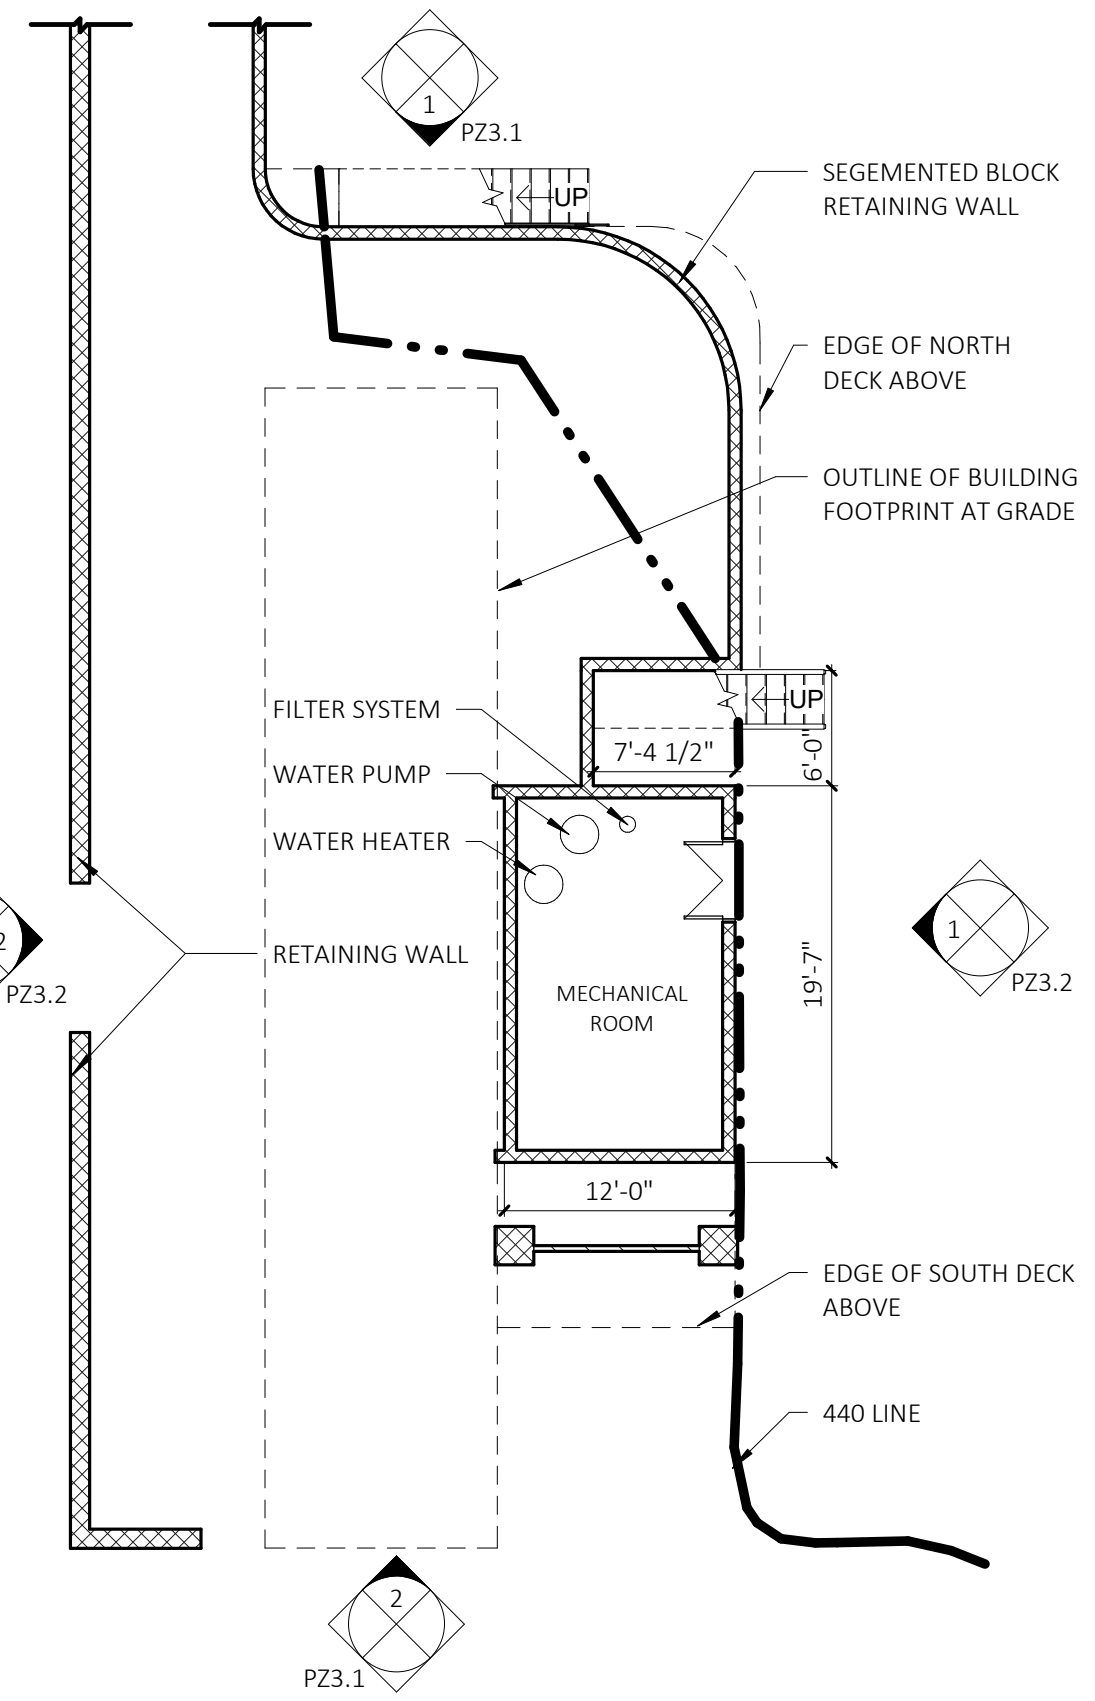

**NEW FAIRFIELD  
 BEACH HOUSE  
 REPLACEMENT**  
 180 RT. 39 TOWN PARK  
 CANDLEWOOD LAKE,  
 NEW FAIRFIELD, CT  
 06812

PLANNING AND ZONING SET

**EXISTING FLOOR PLANS**

DATE: 09/15/23	SHEET NO. PZ1.1
REV:	

**FIRST FLOOR PLAN**

SCALE: 1" = 10'-0"

**LOWER LEVEL FLOOR PLAN**

SCALE: 1" = 10'-0"

2

1