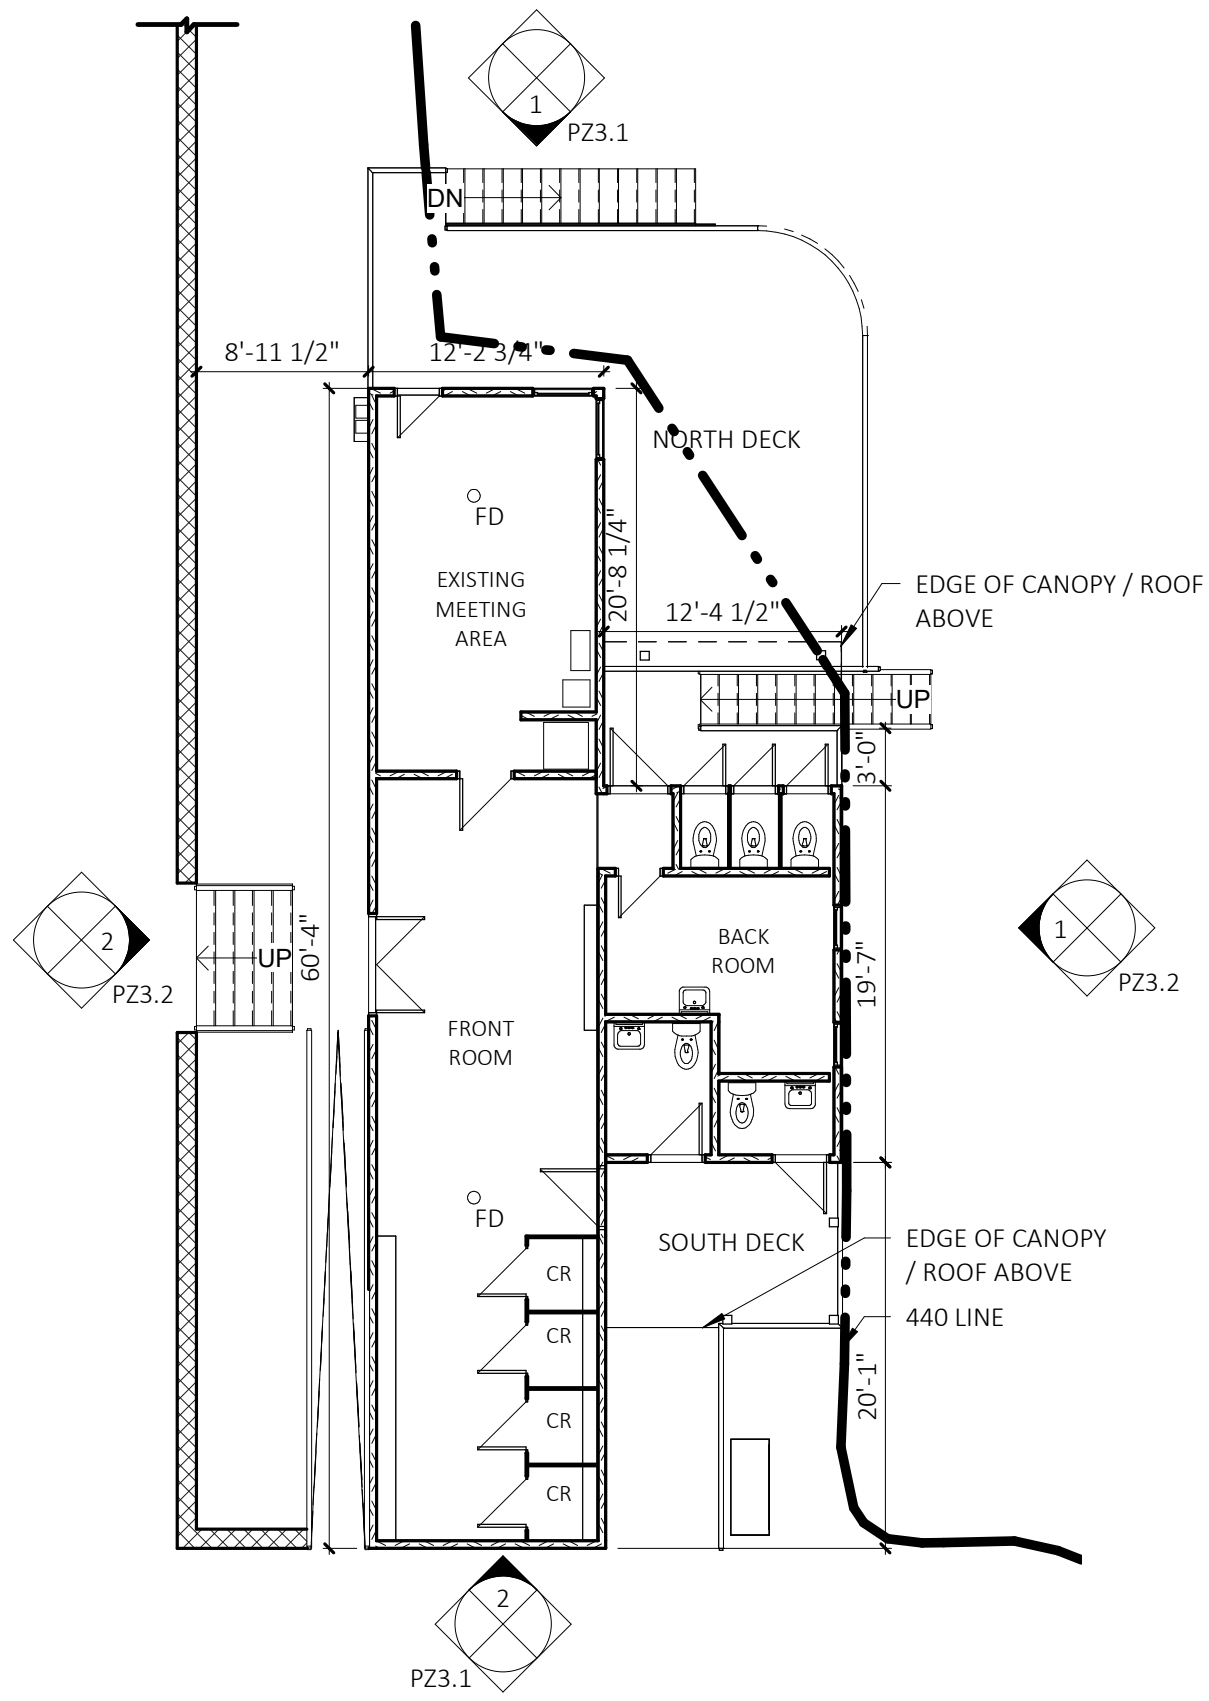

**NEW FAIRFIELD  
 BEACH HOUSE  
 REPLACEMENT**  
 180 RT. 39 TOWN PARK  
 CANDLEWOOD LAKE,  
 NEW FAIRFIELD, CT  
 06812

PLANNING AND ZONING SET

**EXISTING FLOOR PLANS**

DATE: 09/15/23	SHEET NO. PZ1.1
REV:	

**FIRST FLOOR PLAN**

SCALE: 1" = 10'-0"

**LOWER LEVEL FLOOR PLAN**

SCALE: 1" = 10'-0"

2

1